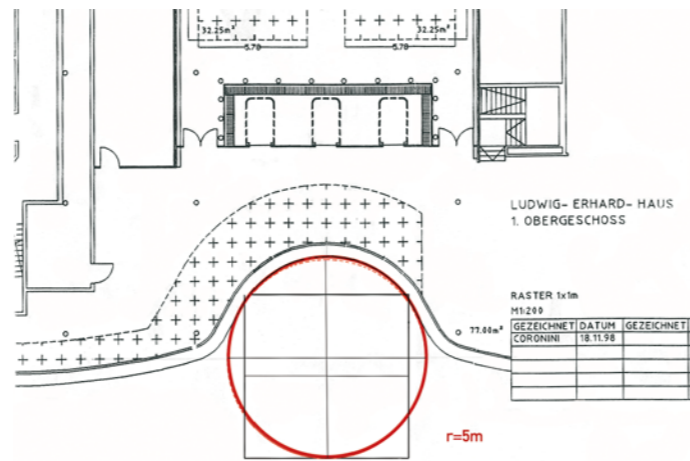

Technical data:

site-specific floor drawing, dimension 10 × 10m  
cut self adhesive foil PVC Polymer

Plan C: Rica Reich scale 1:1, size 1,63 × 3,26m  
drawing on white self adhesive foil

Ricarda Mieth  
Czarnikauer Straße 4, 10439 Berlin  
www.ricardamieth.de

Photos: Matl Findel

**PLAN IM PLAN / PLAN WITHIN A PLAN**  
**Temporary Installation, Art in Architectur**  
**Ludwig-Erhard-Haus IHK Berlin, 2004**  
 Rica Reich's Autotopographic Notes  
 Exhibition of the Mart Stam Fellowship

The map as an outline for projections: plans and treasures, landscapes and bodies, the earthly, the alien, the whole, extracts, details, an overall view, detached and close.

*„If you open your legs so much as to decrease your height 1/14 and spread and raise your arms till your middle fingers touch the level of the top of your head, you must know that the centre of the outspread limbs will be in the navel and the space between the legs will be an equilateral triangle.“*

Leonardo da Vinci,  
 Vitruv's scheme of proportions, about 1492"

*„There is no system that has not another system concealed within it.“*

Jeanette Winterson,  
 Art & Lies, London 1995